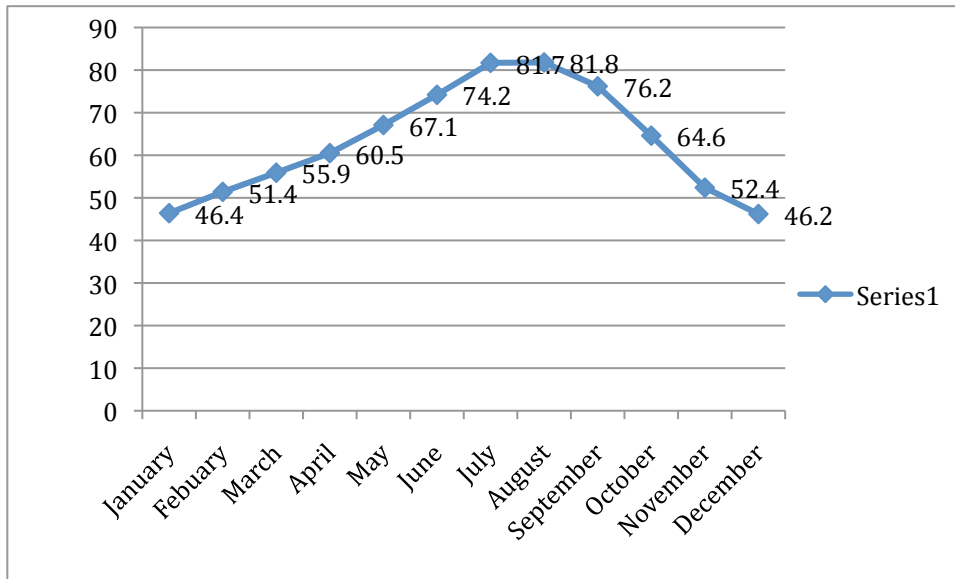

Eugene's Normal Daily Temperature 1961-1990

This graph shows the daily temperature of 1961-1990

The highest temp was 81.8 and the lowest temp was 46.2