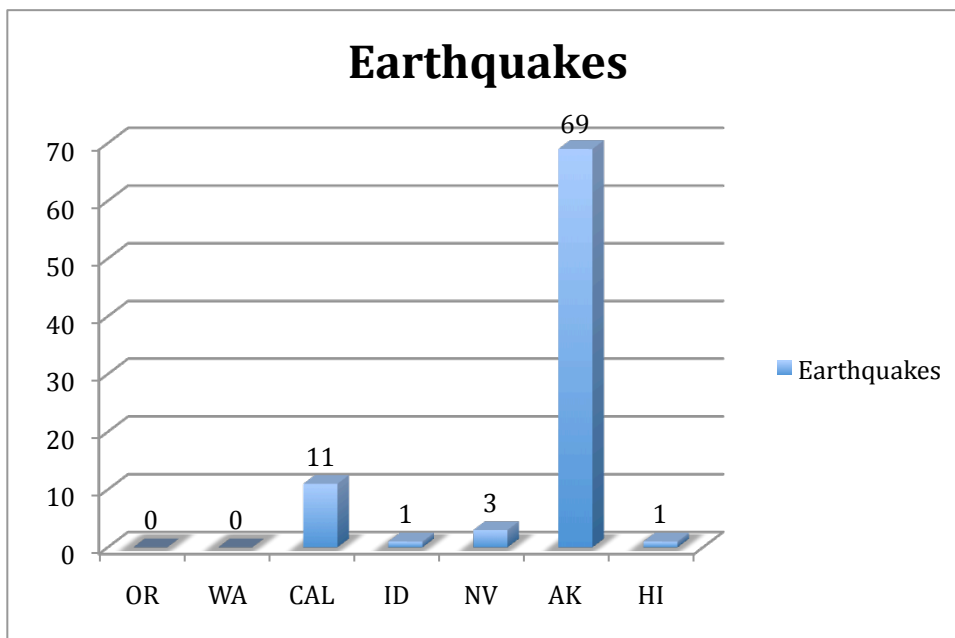

Earthquakes in the last 100 years with magnitude > 7.0

The chart below shows the earthquakes in the last 100 years with magnitude >7.0 . this chart shows my work .

Ak had the most > 7.0 earthquakes and OR WA had none.