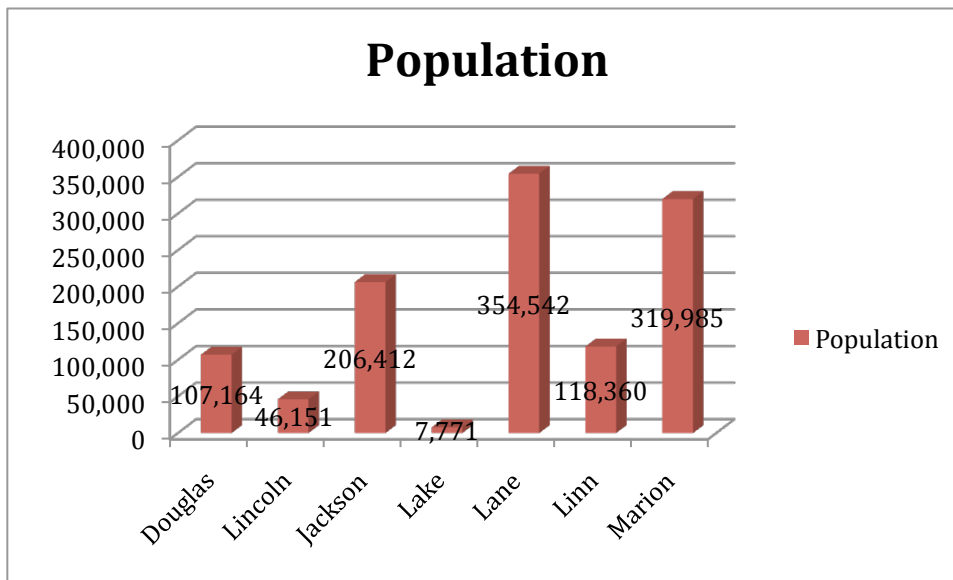

Oregon County Population

In the data below it shows the population for counties in Oregon. They all have at least 1,000 people.

From the data above I can tell that Lane County has the most population. I can also tell that Lake County has the least.