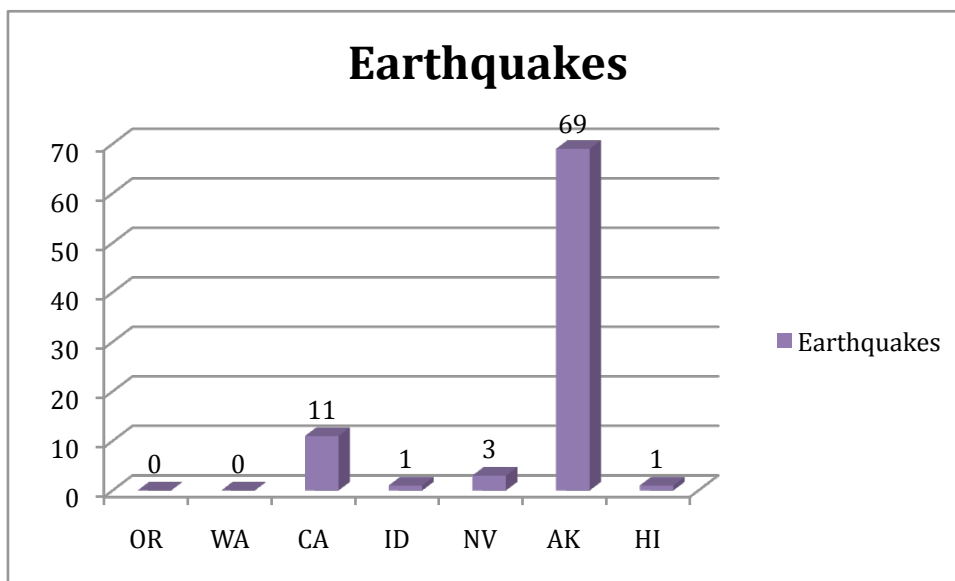

## Earthquakes in the last 100 years with magnitude >7.0

The chart below shows the magnitude greater than 7.0. It tells you the states that it is talking about.

AK has the most earthquakes. OR and WA have the least amount of earthquakes because it has 0.