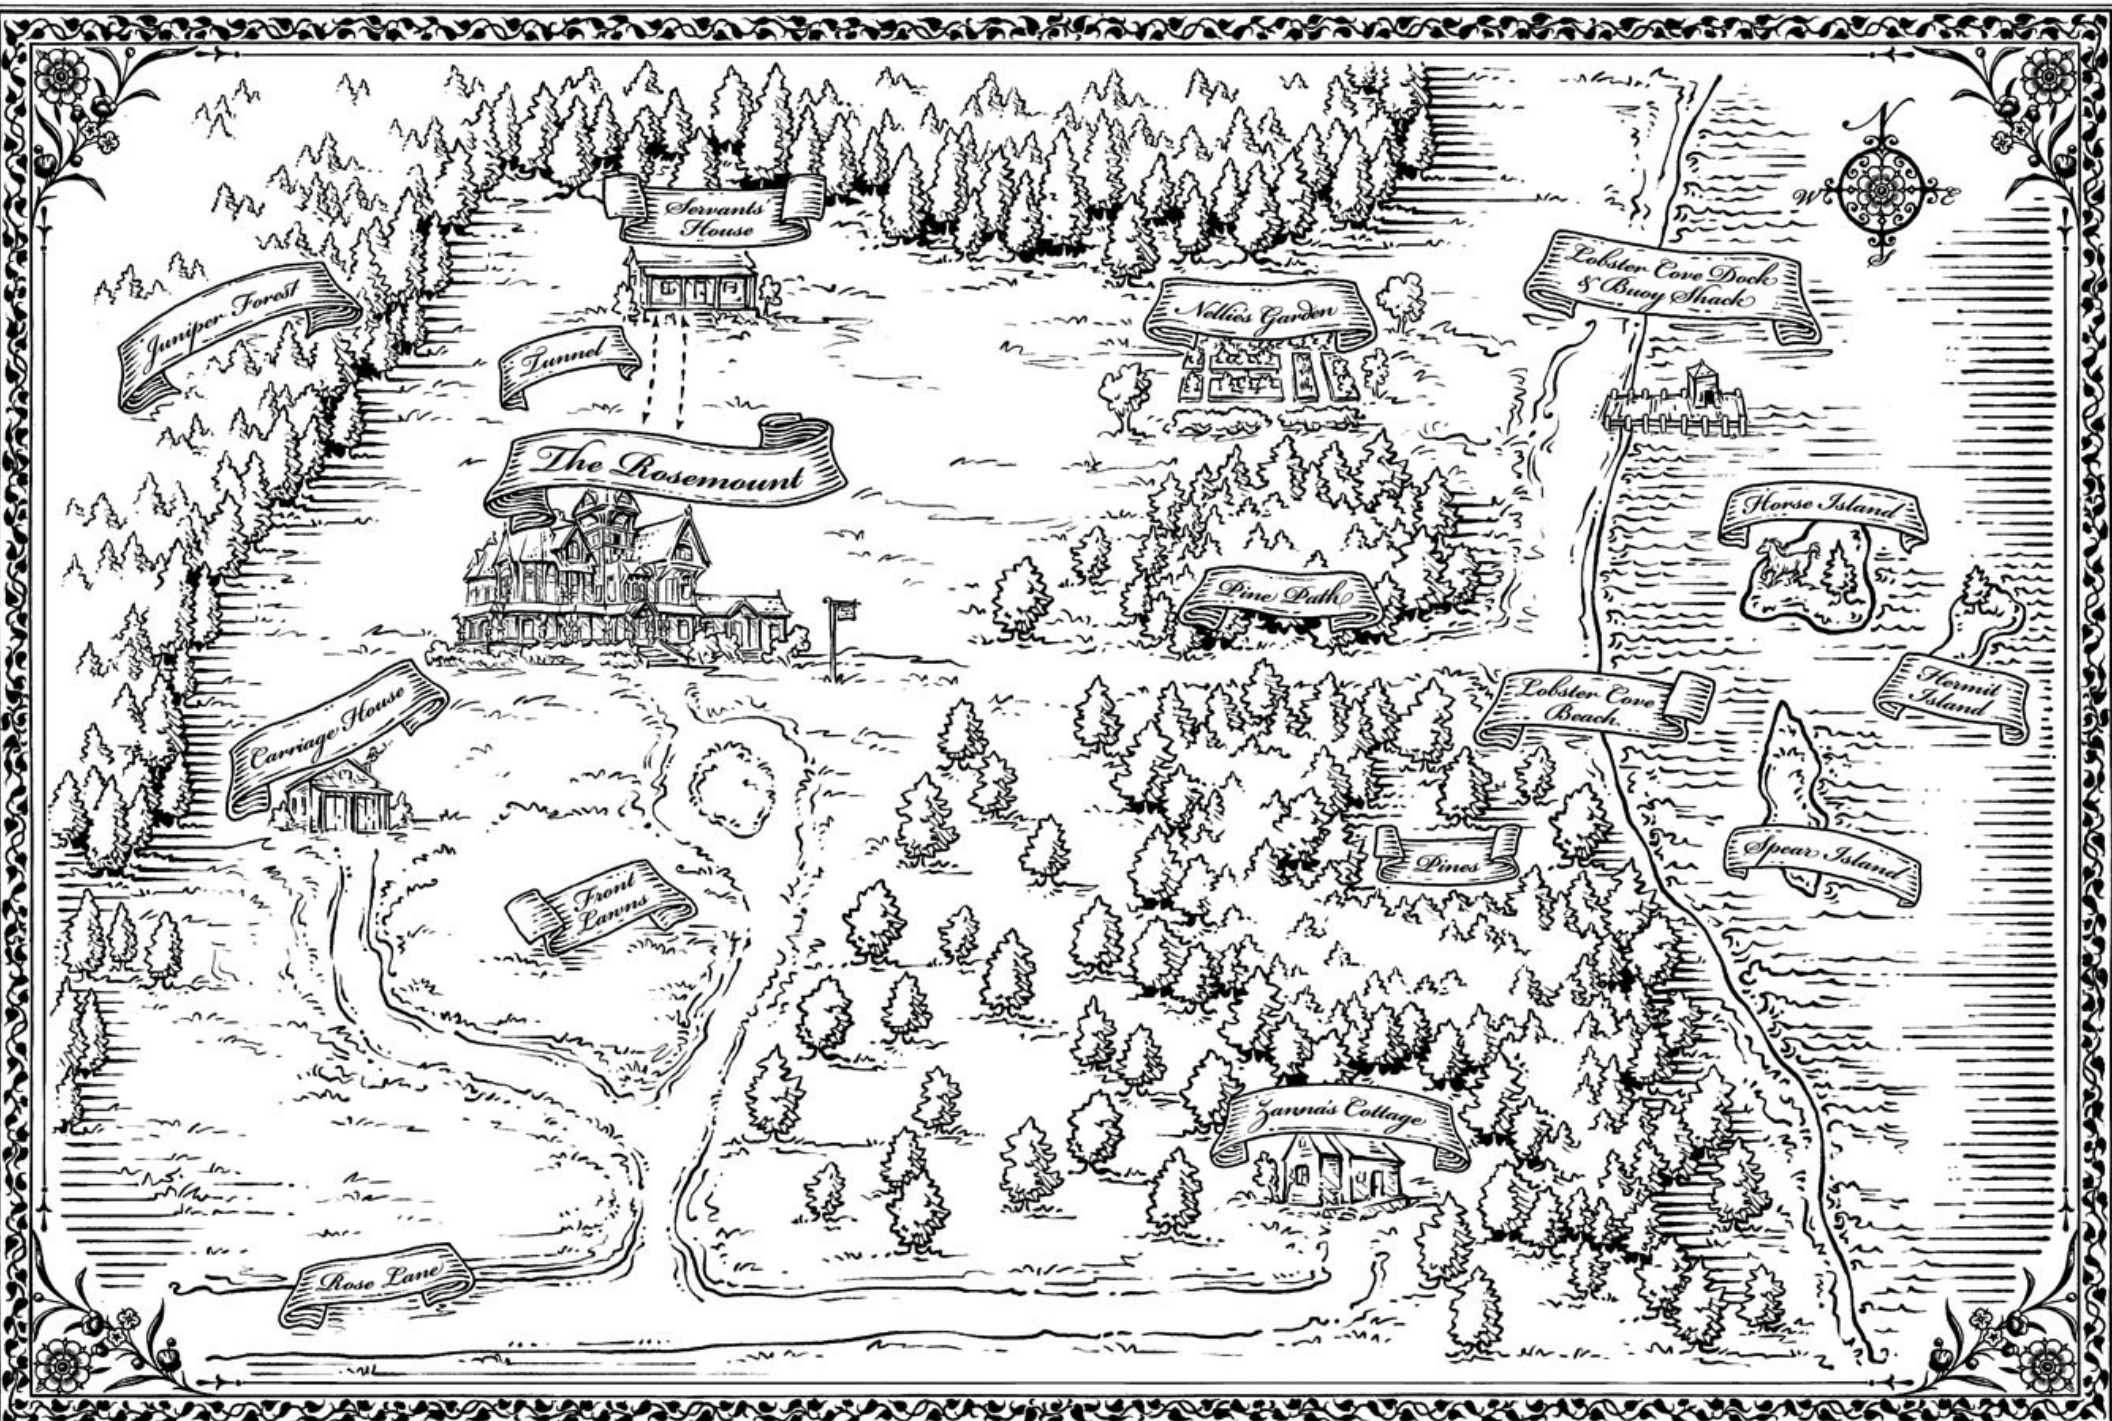

Juniper Forest

Tunnel

Servants House

The Rosemount

Carrriage House

Front Lawn

Nellie's Garden

Pine Paths

Lobster Cove Dock & Buoy Shack

Horse Island

Hermit Island

Lobster Cove Beach

Pines

Spear Island

Janna's Cottage

Rose Lane