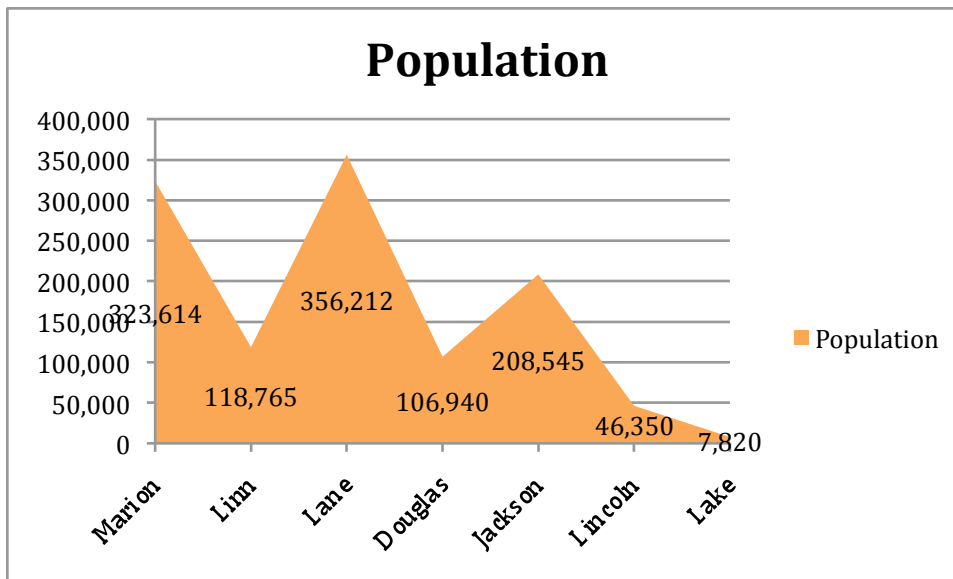

Population of Each County in Oregon

The chart below shows the populations of all counties in Oregon. This project is for extra credit.

By checking my data, I can tell that Lane has the highest population and Lake has the lowest population.