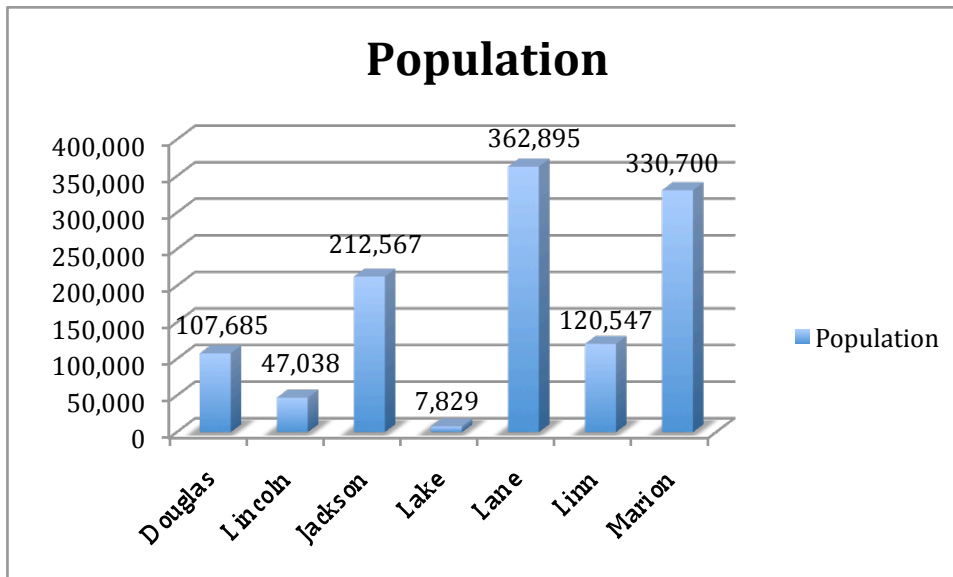

## Oregon Counties Populations

The table below shows seven different counties of Oregon and the population of each county. This carefully organized graph the highest and least population of the counties.

From the graph above you can see that the biggest population is Lane county, and the smallest is Lake county. Also the second biggest is Marion county.