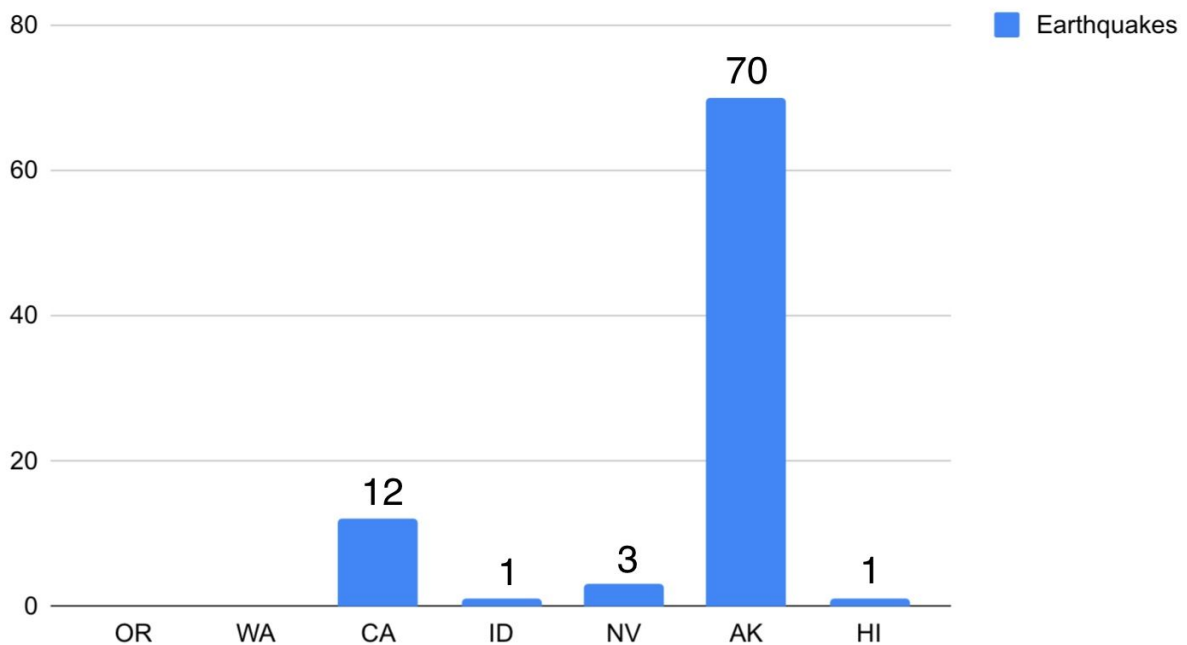

Western States Earthquakes >7.0

I used a column chart to show seven Western states that had earthquakes with a magnitude greater than 7.0. I used labels to show the values of each state.

Earthquakes Western States >7.0

As you can see, Oregon and Washington have had no Earthquakes greater than 7.0. Alaska has had the most earthquakes greater than 7.0 with an value of 70.