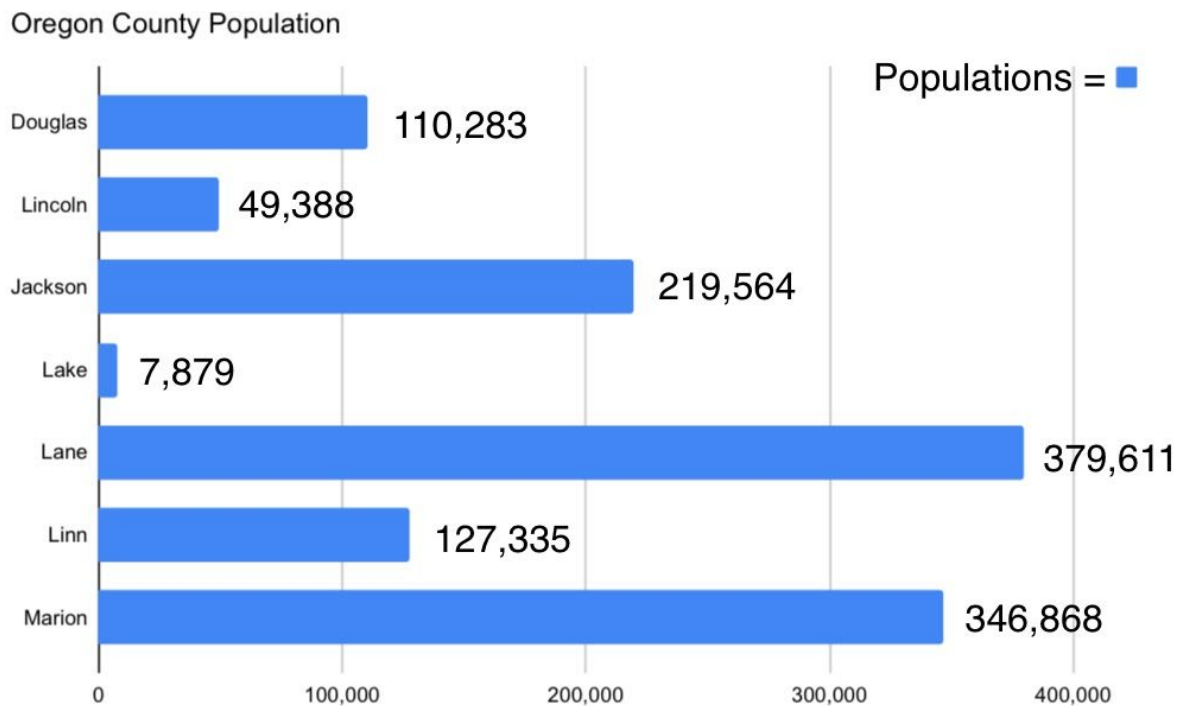

Oregon County Populations

I made a graph of seven of the counties in Oregon. The population of each of them is listed on the right.

As you can see, Lane County has the highest population with 379,611 people. Lake County has the lowest population with 7,879 people.