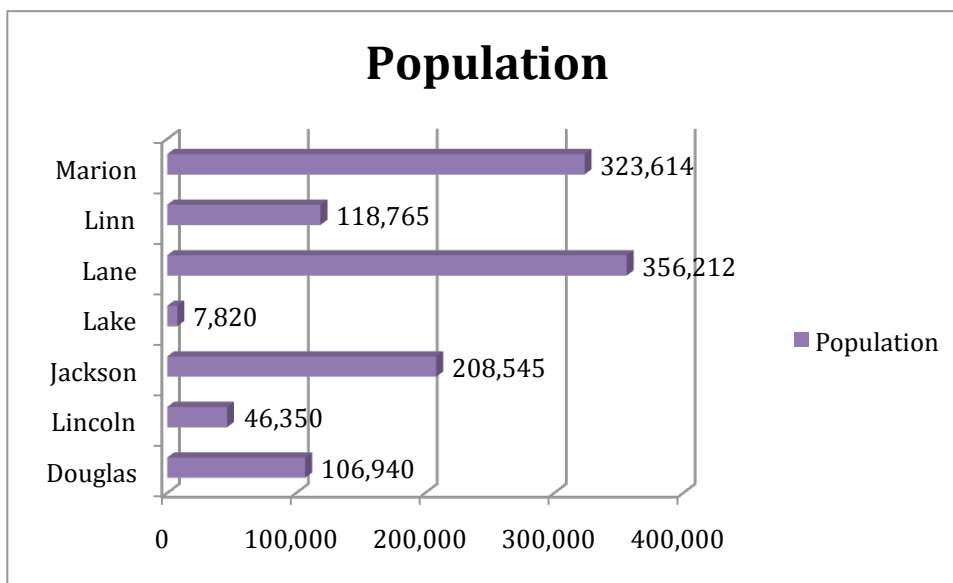

## Population of Oregon's Counties

In this graph I show the population of Oregon's counties. I used a bar graph for this data.

There is an outlier at Lake at 7,820. Another outlier is Lincoln at 46,350. The highest population is in Lane at 356,212. The lowest population is in Lake at 7,820.