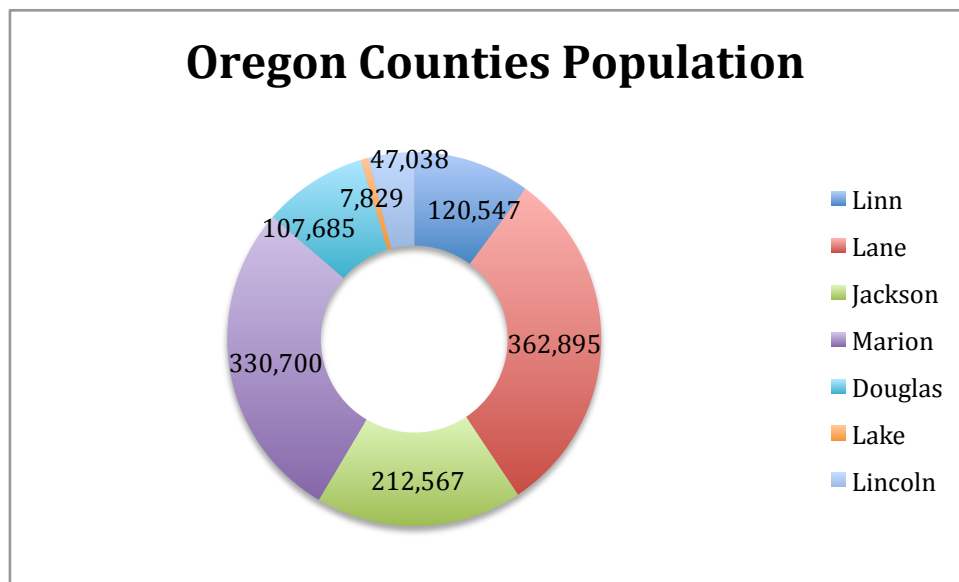

## Oregon Counties Population

This doughnut chart represents the population of seven different Oregon Counties. The actual number of people is represented on the section of the chart dedicated to that county.

From the chart I can tell that the county with the highest population is Lane County. I can also see that Lake County has the least amount of people living there.