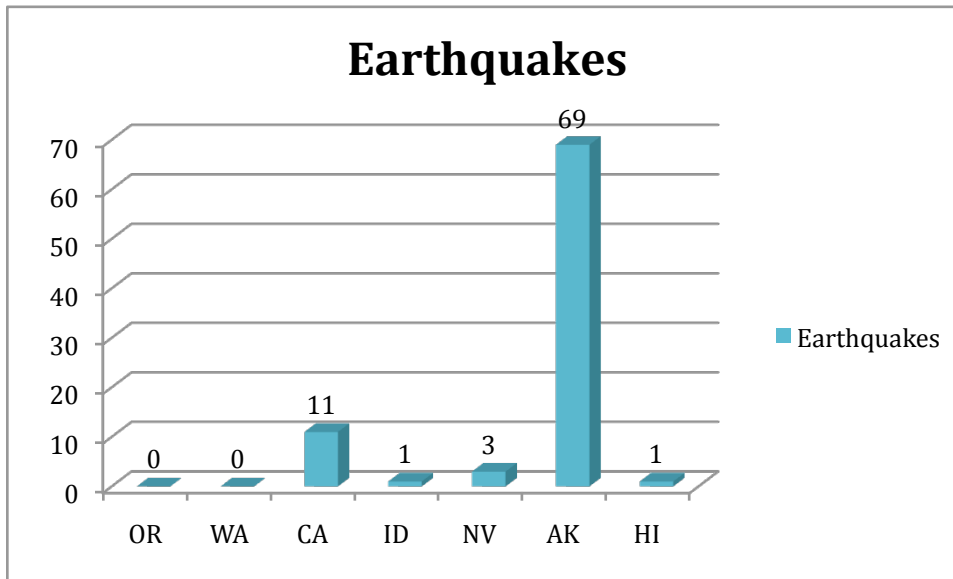

Gabby Thorburn

Tech Lit

Period 2

January 21, 2016

Earthquakes in the Last 100 Years with a Magnitude > 7.0

The chart below shows the number of earthquakes with a magnitude > 7.0 in Oregon, Washington, California, Idaho, Nevada, Alaska and Hawaii. The data is displayed on a 3-D column graph.

I can easily tell from this data that Alaska has the most earthquakes with a magnitude > 7.0. Oregon and Washington have the least earthquakes with a magnitude > 7.0.