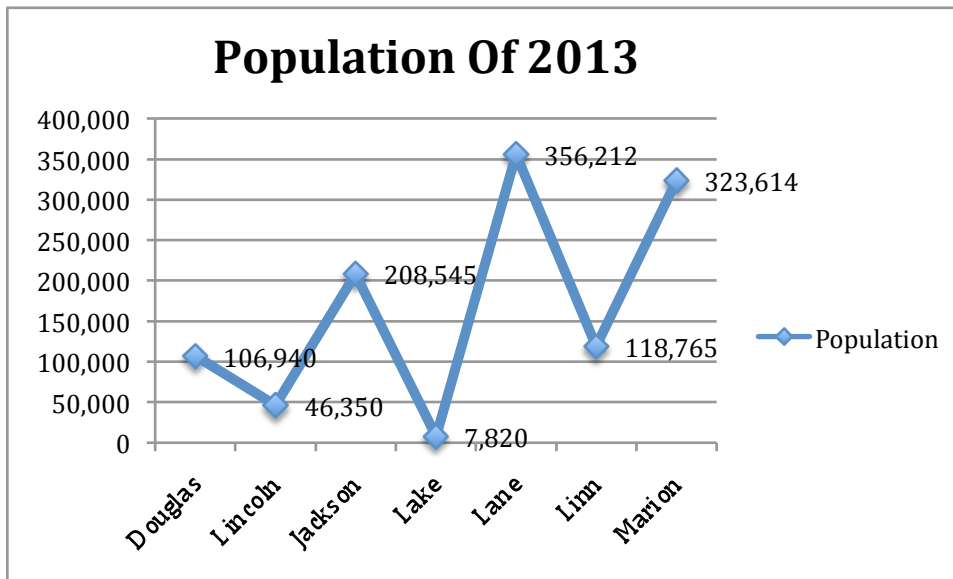

## Population of Oregon Counties 2013

The line graph below shows the population of some Oregon counties. The data is from 2013, which is when the most recent population sample was taken.

From the data, I can tell that Lane County is the most populated. Lake County is the least populated. The difference in population between the two is 348,392 people.