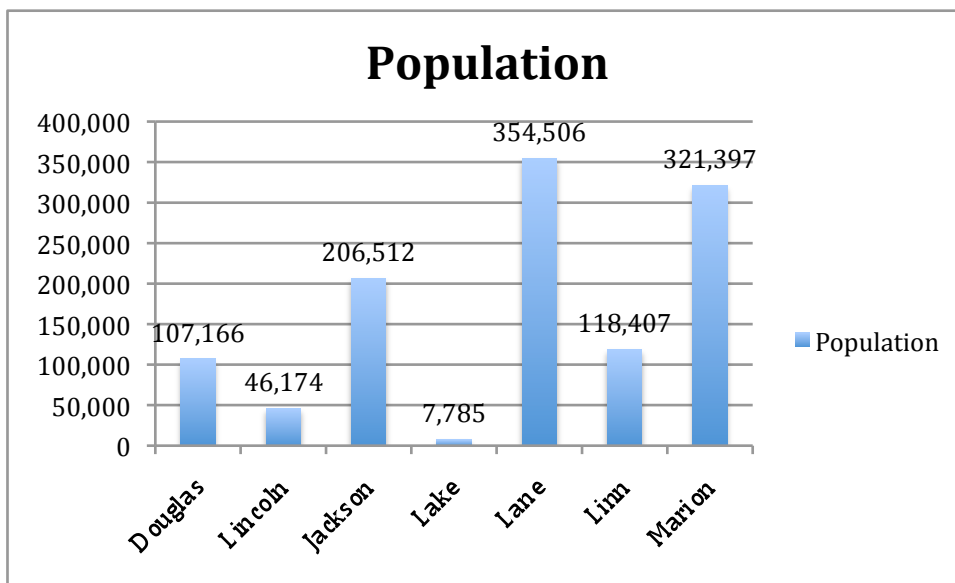

Counties in Oregon Population

The Column graph below shows what the population of Oregon Counties is in 2012. There is a variety of different populations between these counties.

The Column graph above shows that Lane County and Marion County have much more residents than Lake County or Lincoln County. This graph shows this data clearly because it shows population and the county.