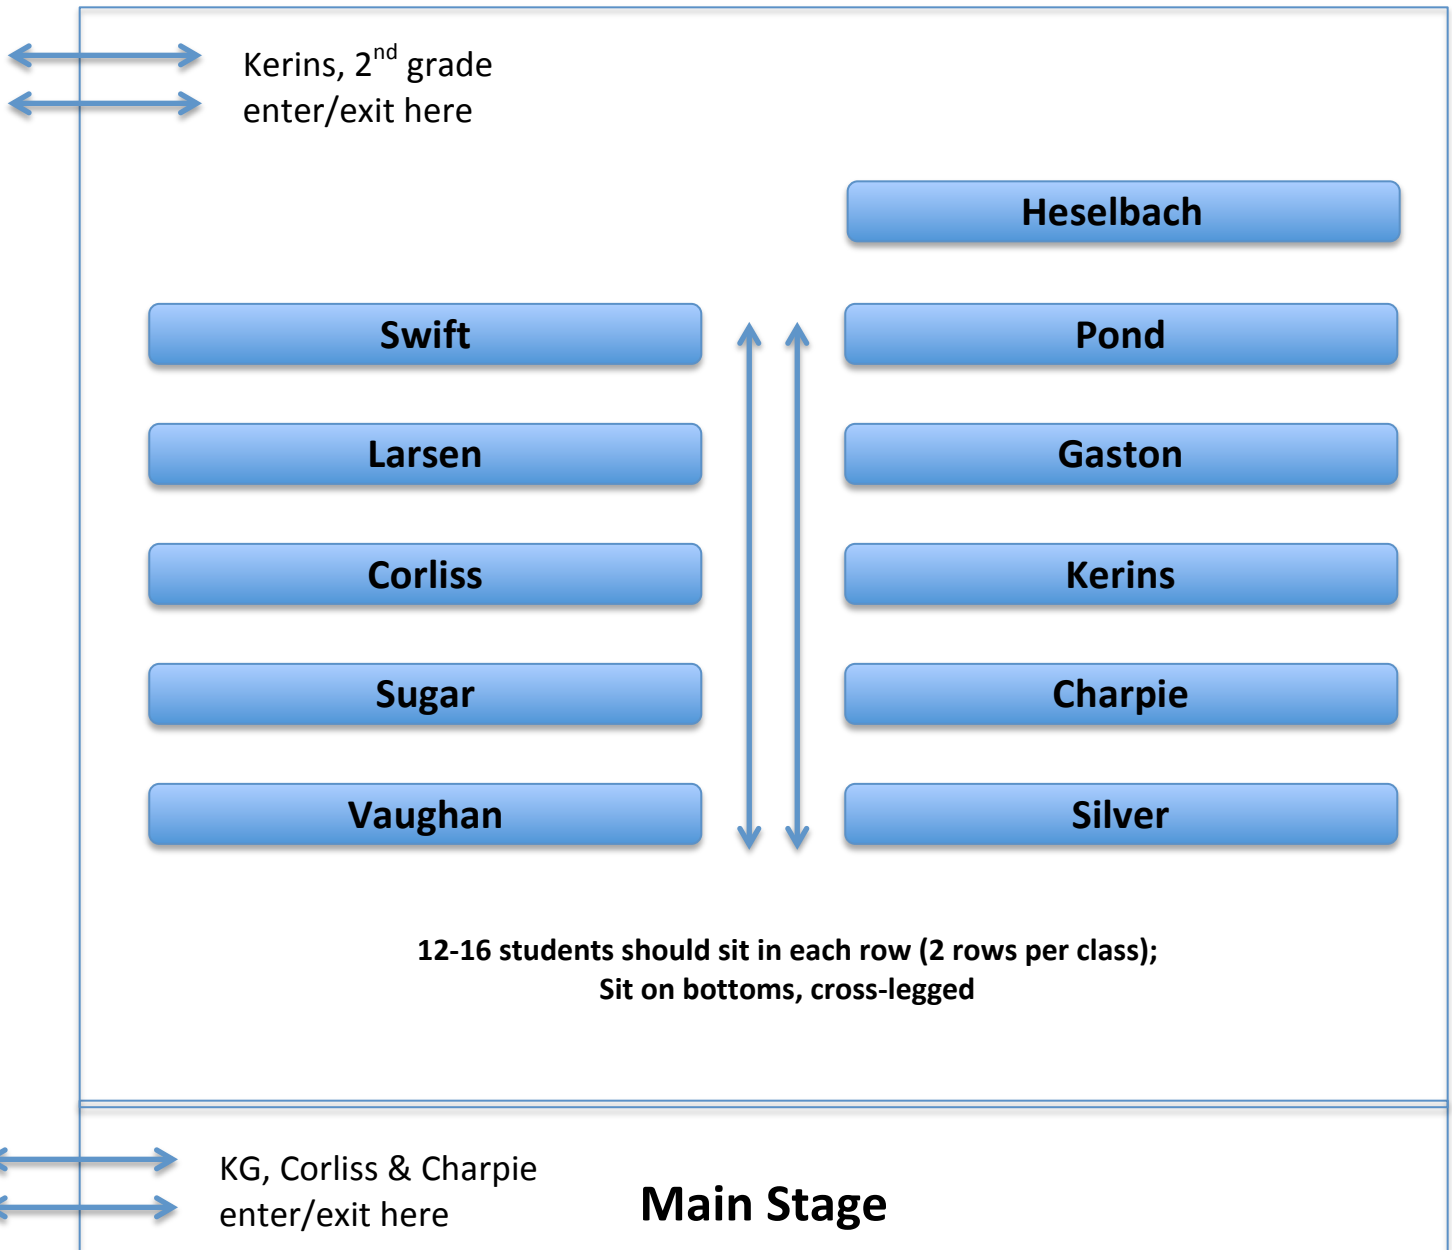

HOWARD ELEMENTARY ASSEMBLY MAP

Title of Program: K-2 NATIVES Assembly		
Time of Program: 8:45 AM	Date of Program: December 14, 2018	
Location of Program: Gym	Length of Program: 25 minutes	
Method of notification: All classes should leave for the gym in time so they are ready and seated by 8:45 AM. No calls to classrooms will be made.		

HOWARD ELEMENTARY ASSEMBLY MAP

Title of Program: 3-5 NATIVES Assembly		
Time of Program: 9:20 AM	Date of Program: December 14, 2018	
Location of Program: Gym	Length of Program: 25 minutes	
Method of notification: All classes should leave for the gym in time so they are ready and seated by 9:30 AM. No calls to classrooms will be made.		