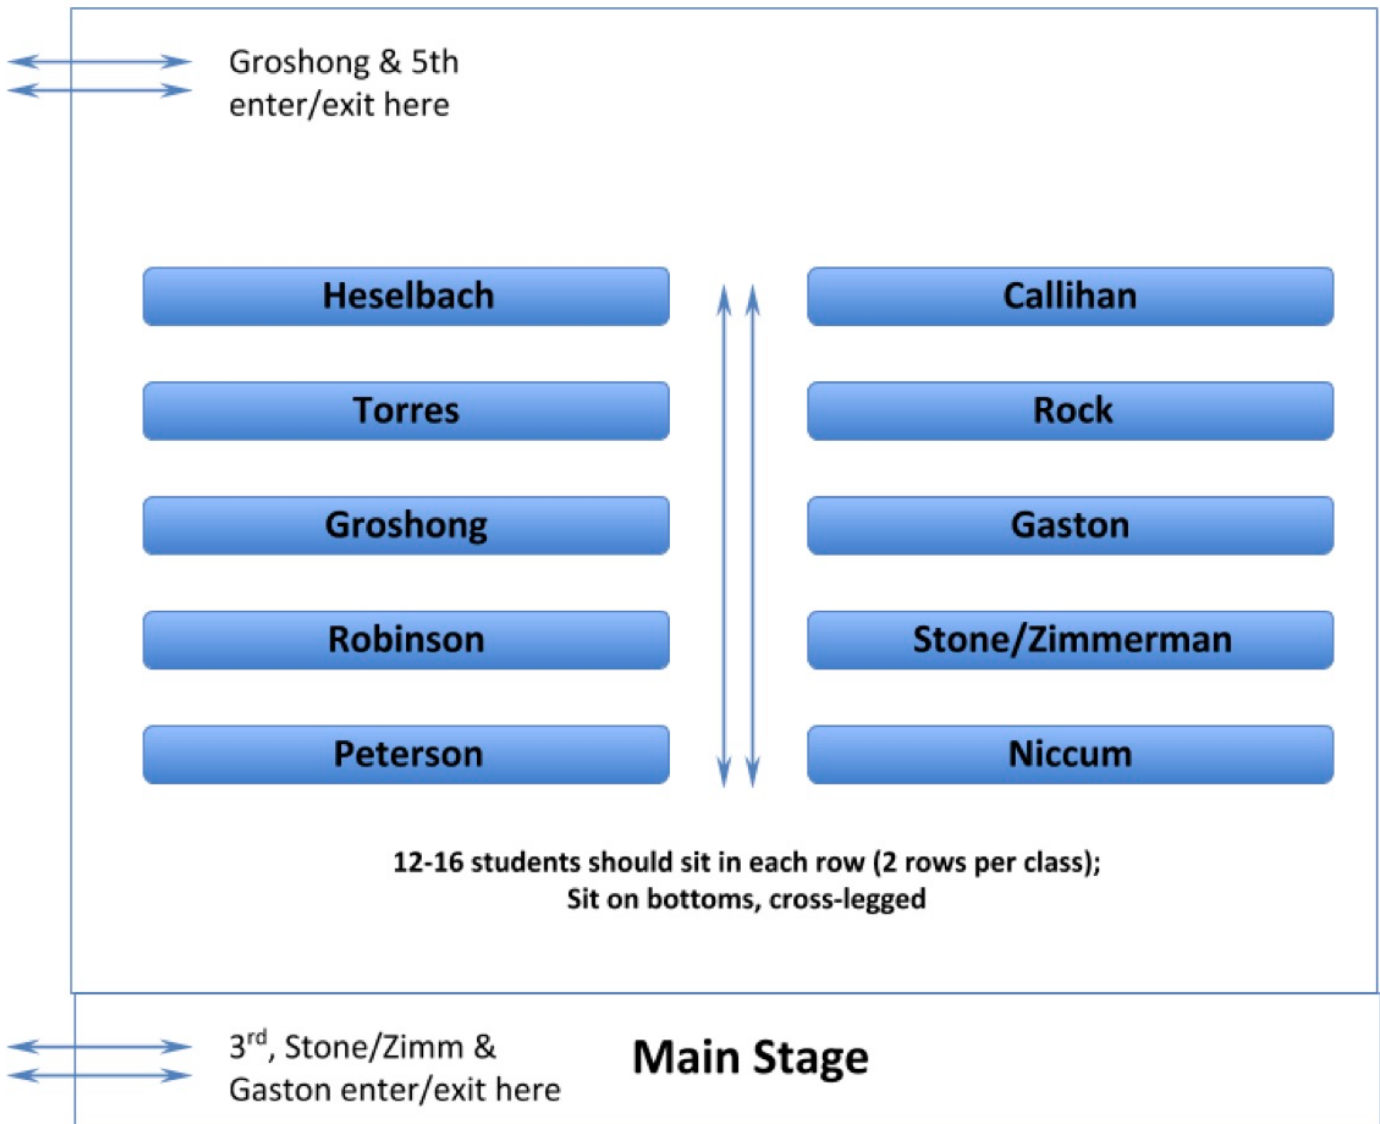

HOWARD ELEMENTARY ASSEMBLY MAP

Title of Program: 3-5 Wildlife Safari Assembly		
Time of Program: 8:15 AM	Date of Program: 5/30/18	
Location of Program: Gym	Length of Program: 60 minutes	
Method of notification: All classes should leave for the gym in time so they are ready and seated by 8:15 AM. No calls to classrooms will be made.		

HOWARD ELEMENTARY ASSEMBLY MAP

Title of Program: K-2 Wildlife Safari Assembly		
Time of Program: 10:00 AM	Date of Program: 5/30/18	
Location of Program: Gym	Length of Program: 60 minutes	
Method of notification: All classes should leave for the gym in time so they are ready and seated by 10:00 AM. No calls to classrooms will be made.		