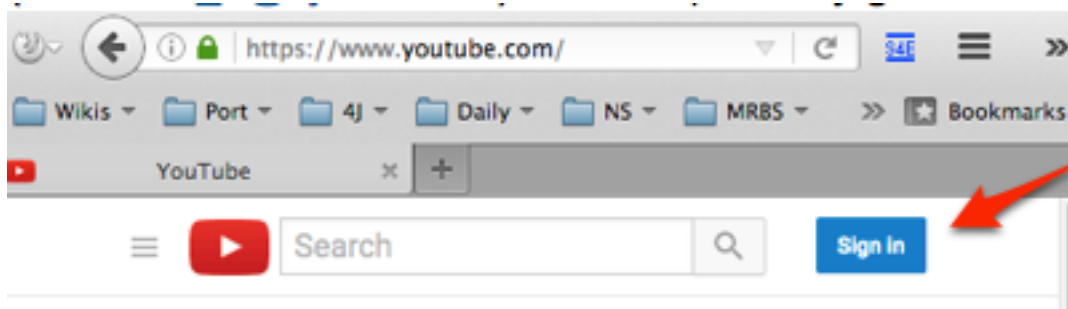

You Tube Restricted Mode - If this does not work please contact your TSS.

Go to youtube.com (the main page)

- Look in the upper right corner. It should either say "sign in" or show an icon with their google account. If it says sign in, sign in the full e-mail name (winand_r@4j.lane.edu). You will probably get a 4J Google Docs authentication screen. If so, log in with just your user name (winand_r) and email password.

- If it shows an icon with your name or picture or the word "upload" next to it, click on the icon and choose sign out. Sign back in with your 4J account (as above)

- Open a video. You will see a blue bar below the video that either says "Watchable by 4j.lane.edu"