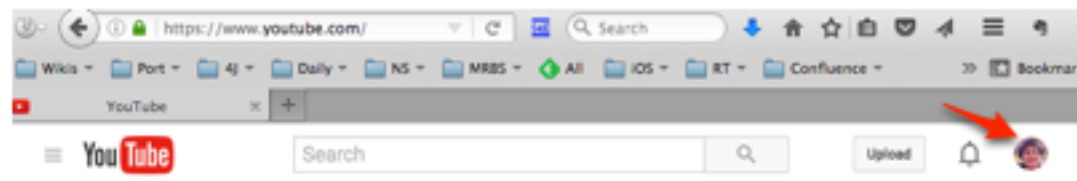

You Tube Restricted Mode - If this does not work please contact your TSS.

Go to youtube.com (the main page)

- Look in the upper right corner. It should either say "sign in" or show an icon with their google account. If it says sign in, sign in the full e-mail name (winand_r@4j.lane.edu). You will probably get a 4J Google Docs authentication screen. If so, log in with just your user name (winand_r) and email password.

- If it shows an icon with your name or picture or the word "upload" next to it, click on the icon and choose sign out. Sign back in with your 4J account (as above)

- Open a video. You will see a blue bar below the video that either says "Watchable by 4j.lane.edu"