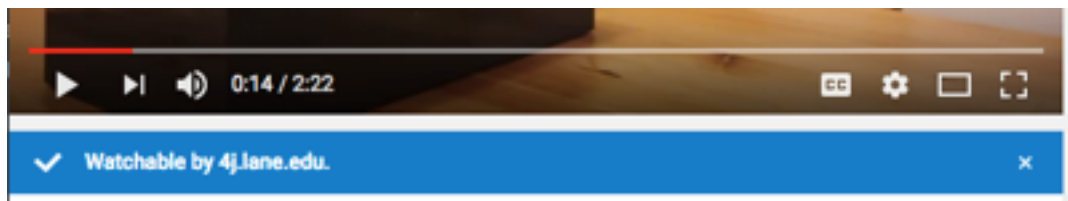

You Tube Restricted Mode - If this does not work please contact your TSS.

Go to youtube.com (the main page)

- Look in the upper right corner. It should either say "sign in" or show an icon with their google account. If it says sign in, sign in the full e-mail name (winand_r@4j.lane.edu). You will probably get a 4J Google Docs authentication screen. If so, log in with just your user name (winand_r) and email password.

- If it shows an icon with your name or picture or the word "upload" next to it, click on the icon and choose sign out. Sign back in with your 4J account (as above)

- Open a video. You will see a blue bar below the video that either says "Watchable by 4j.lane.edu"