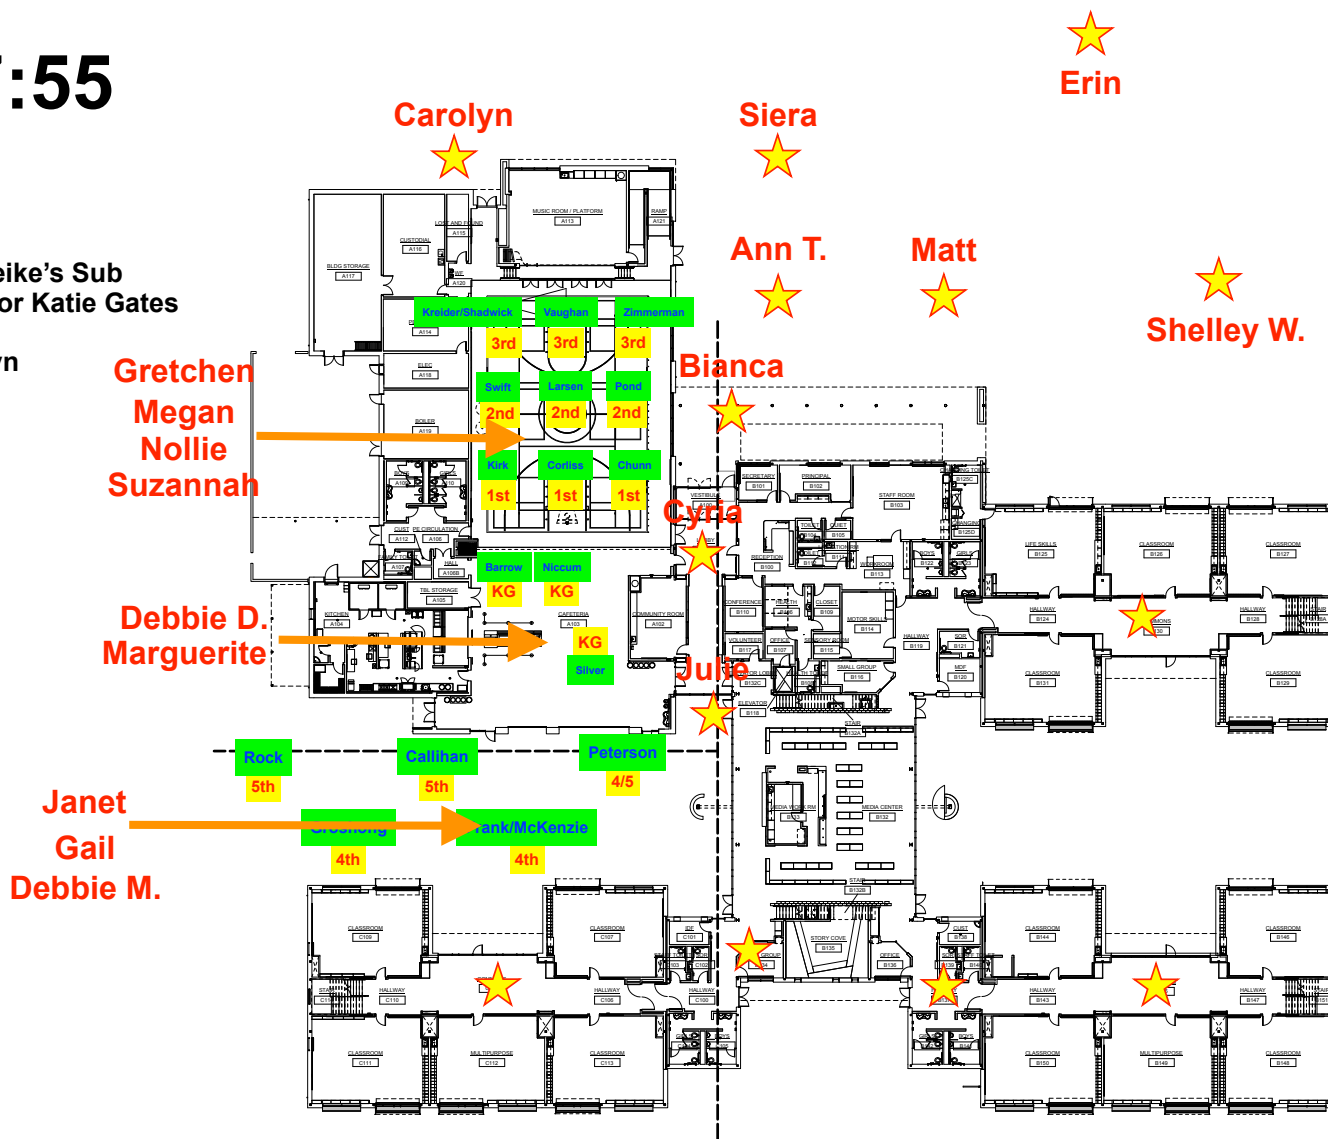

7:25-7:55

Gretchen Baxter
Erin Gaston
Corianne Rice Heike's Sub
Bryan Prudeaux or Katie Gates
Shelley Watson
Clements, Carolyn
Matt Johnson
Siera Kaup
Janet Rapoport
Megan Reaves
Nollie Carl
Gail Bakke
Tucker, Ann
Debbie Miller
Cyria Wismer
Julie Hopkins
Bianca Fandino
Suzanna Fitch

7:55-8:10

Gretchen Baxter
Erin Gaston
Corianne Rice Heike's Sub
Bryan Prudeaux or Katie Gates
Shelley Watson
Clements, Carolyn
Matt Johnson
Siera Kaup
Janet Rapoport
Megan Reaves
Nollie Carl
Gail Bakke
Tucker, Ann
Debbie Miller
Cyria Wismer
Julie Hopkins
Bianca Fandino
Suzanna Fitch