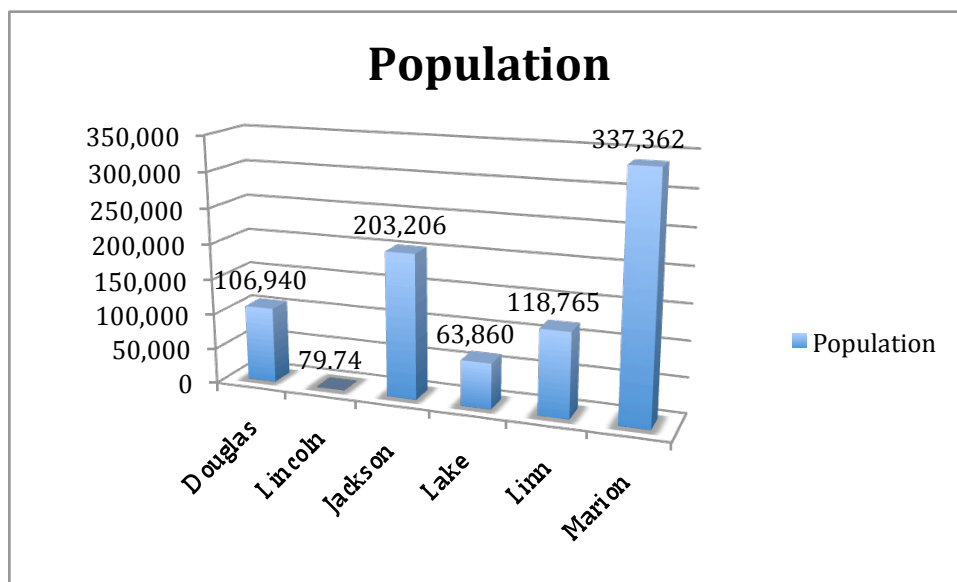

## Oregon Counties and Populations

The chart below represents the Oregon Counties and their population. We started with a chart in excel and then turned it into a bar graph.

As you can see Marion has the biggest population at 337,362 people. Lincoln has the smallest population at 7974 people. There is a wide range of people of 7974- 337,362 people.