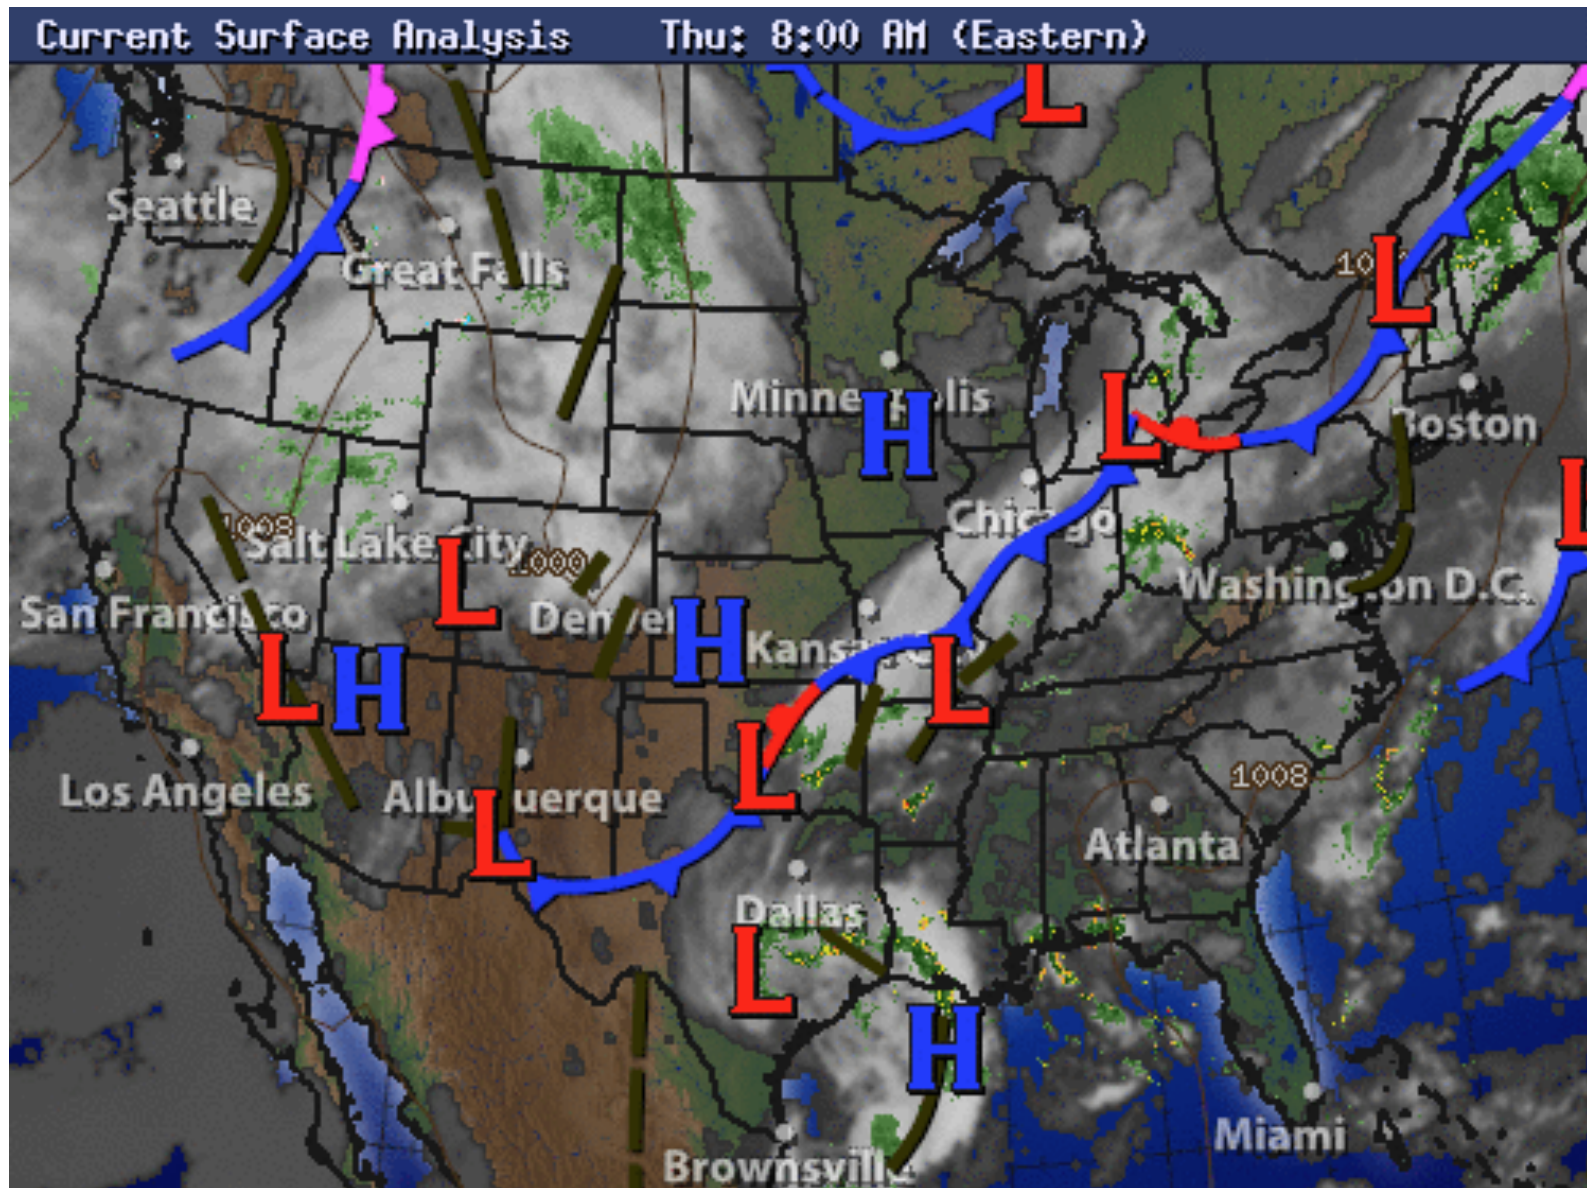

IQWST Earth Science
Zoomed In Regional Map – June 2, 2010

**IQWST Earth Science
PI: Chart of Conditions**

Weather Conditions (At Midway Airport Chicago, IL)	Before the Storm	During the Storm	After the Storm Passes
Temperature			
Air Pressure			
Humidity			
Precipitation			

IQWST Earth Science
PI: Regional Map After Storm

IQWST Earth Science
PI: Surface Analysis – June 2, 2010

IQWST Earth Science

U.S. Surface Area Map with Pressure Lines