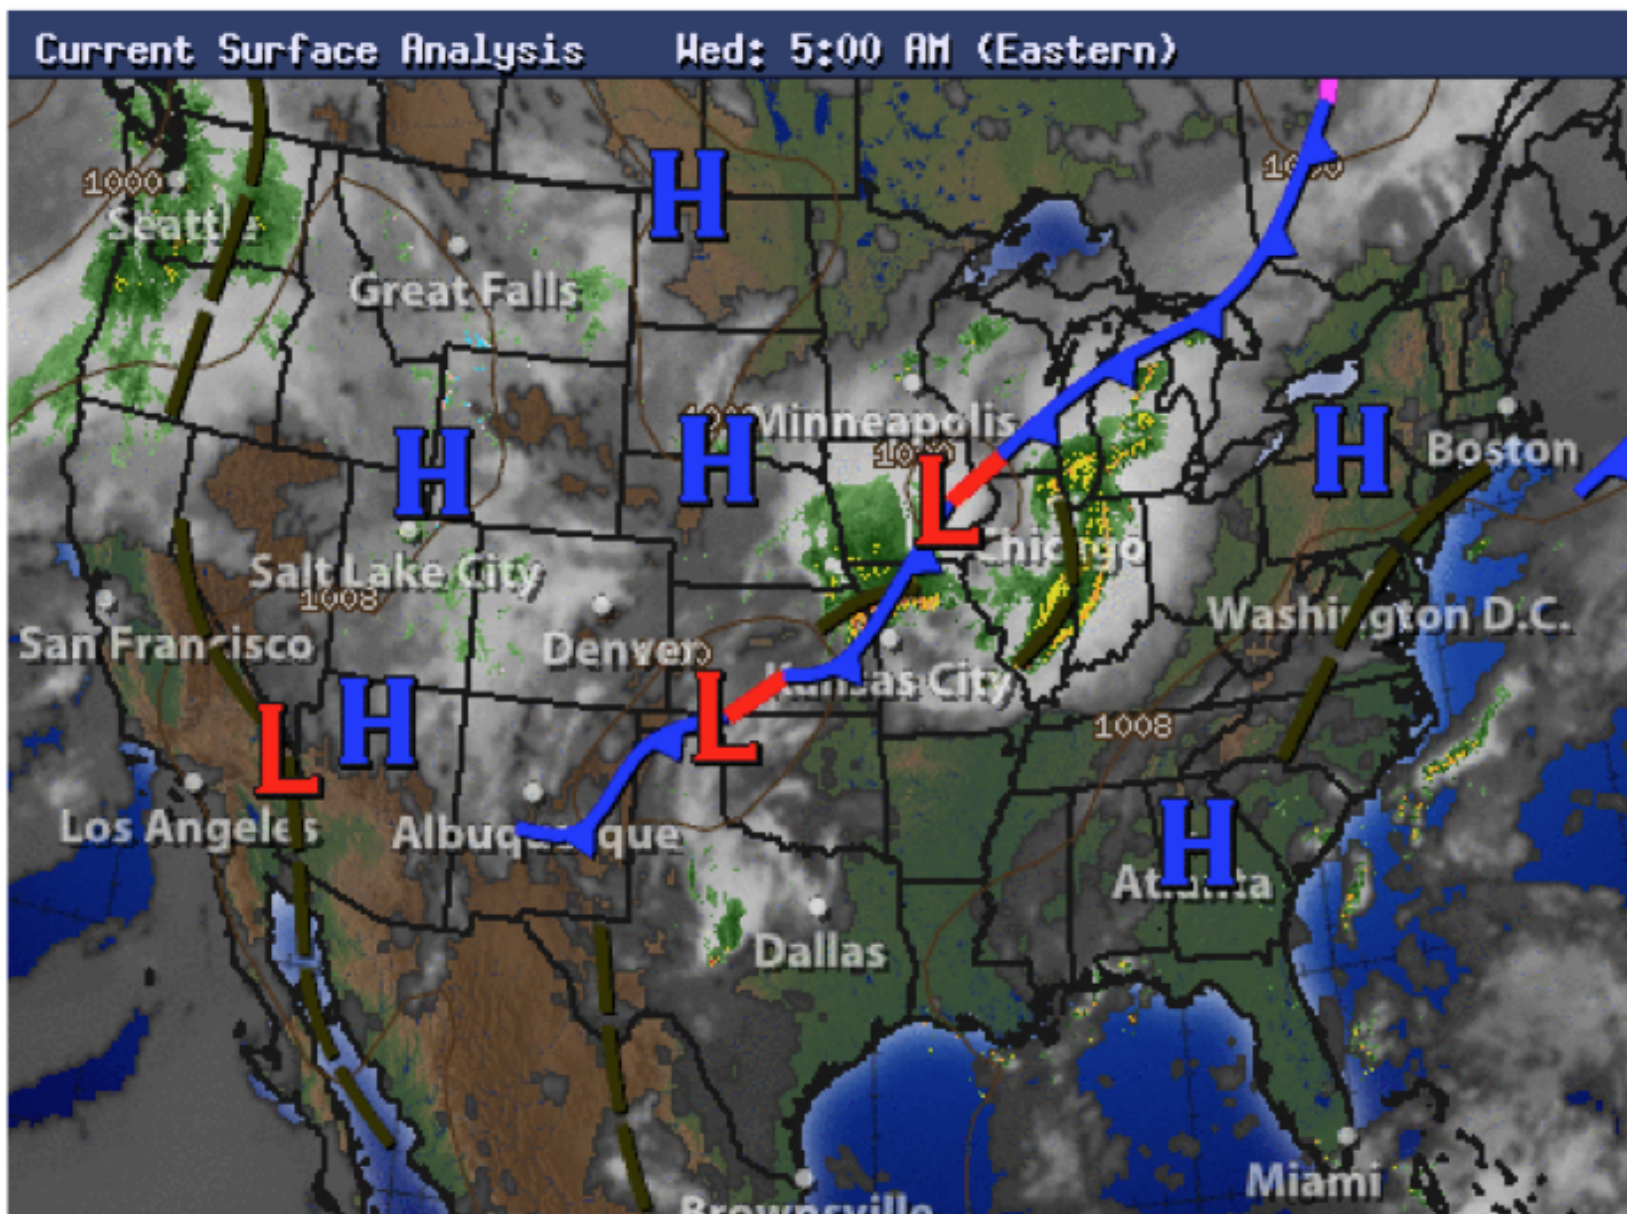

IQWST Earth Science
Zoomed In Regional Map – June 2, 2010

**IQWST Earth Science
PI: Chart of Conditions**

Weather Conditions (At Midway Airport Chicago, IL)	Before the Storm	During the Storm	After the Storm Passes
Temperature			
Air Pressure			
Humidity			
Precipitation			

IQWST Earth Science
PI: Regional Map After Storm

IQWST Earth Science
PI: Surface Analysis – June 2, 2010

IQWST Earth Science

U.S. Surface Area Map with Pressure Lines