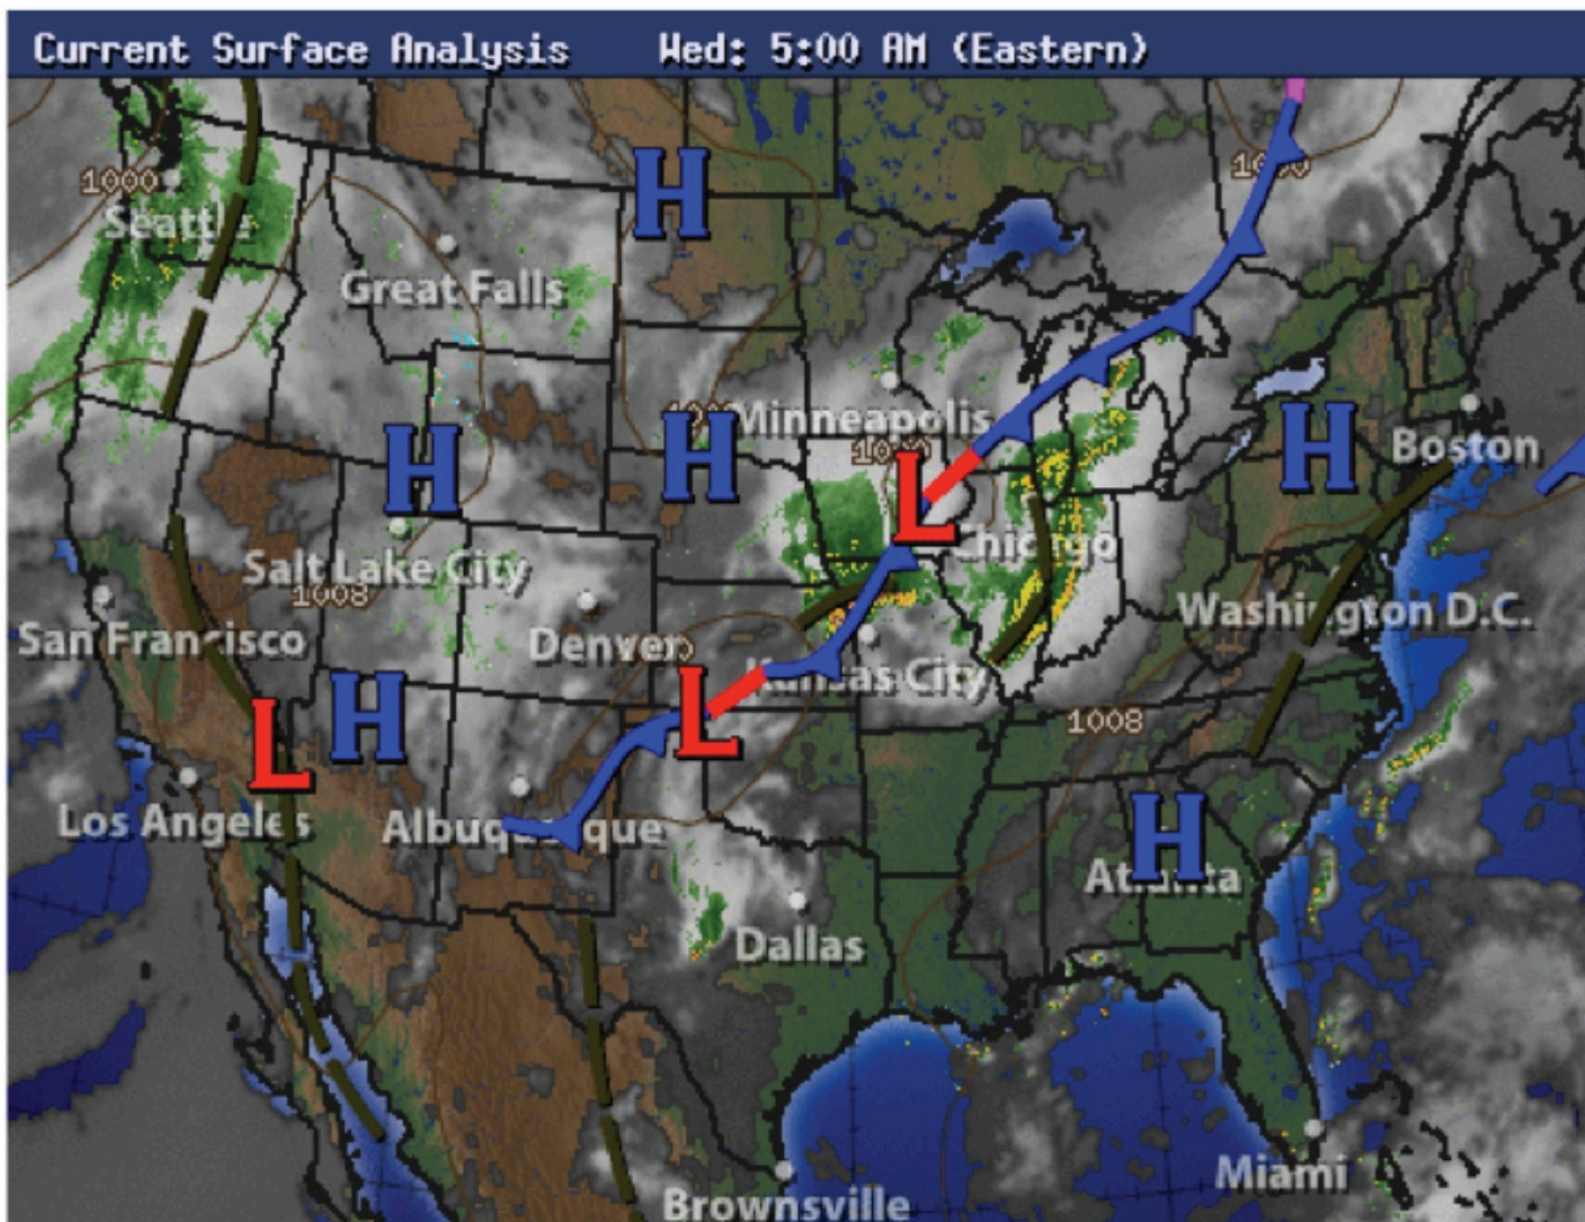

IQWST Earth Science
Zoomed In Regional Map – June 2, 2010

**IQWST Earth Science
PI: Chart of Conditions**

Weather Conditions (At Midway Airport Chicago, IL)	Before the Storm	During the Storm	After the Storm Passes
Temperature			
Air Pressure			
Humidity			
Precipitation			

IQWST Earth Science
PI: Regional Map After Storm

IQWST Earth Science
PI: Surface Analysis – June 2, 2010

IQWST Earth Science

U.S. Surface Area Map with Pressure Lines