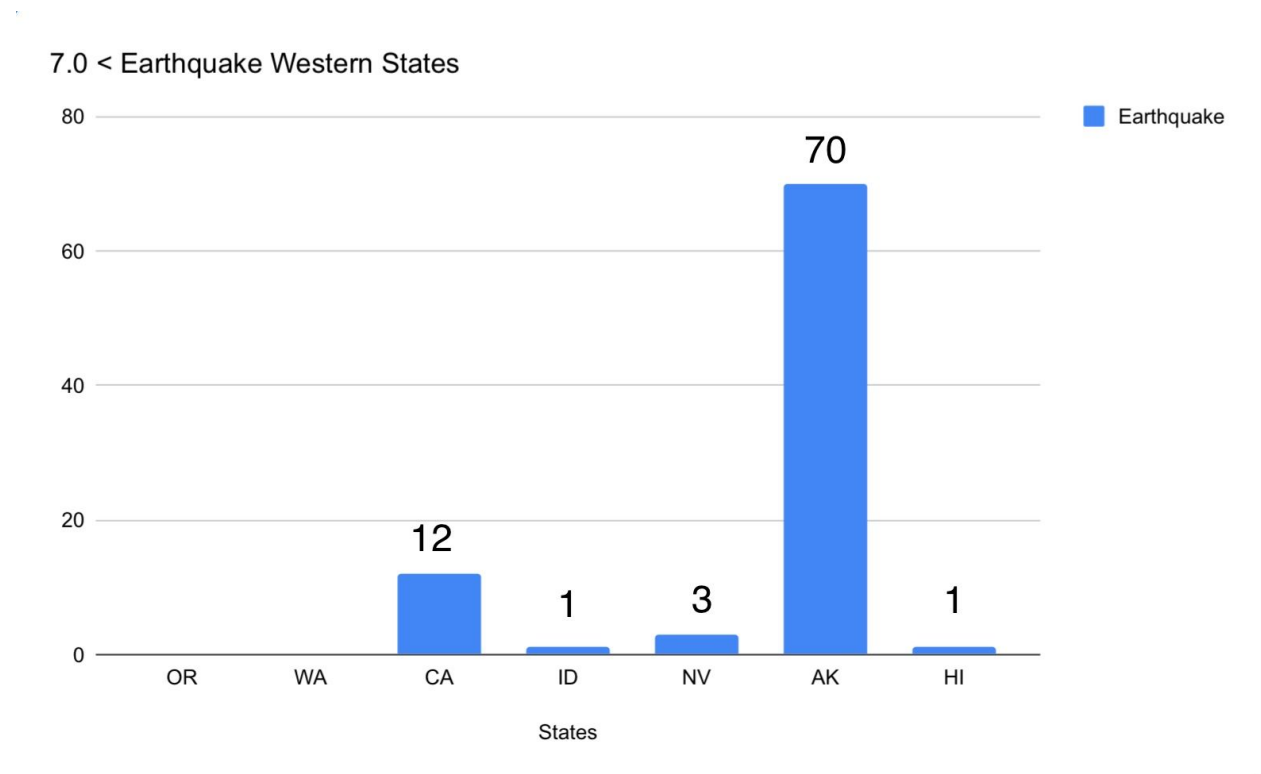

## Earthquake Western States < 7.0

I used a column chart to show Western State Earthquake > 7.0. I've also shown Earthquakes in the last 100 years that have had a magnitude > 7.0.

From the data above you can see that Alaska has the greatest amount of Earthquakes that have > 7.0 magnitude. OR and WA have 0 Earthquakes that have a magnitude > 7.0.