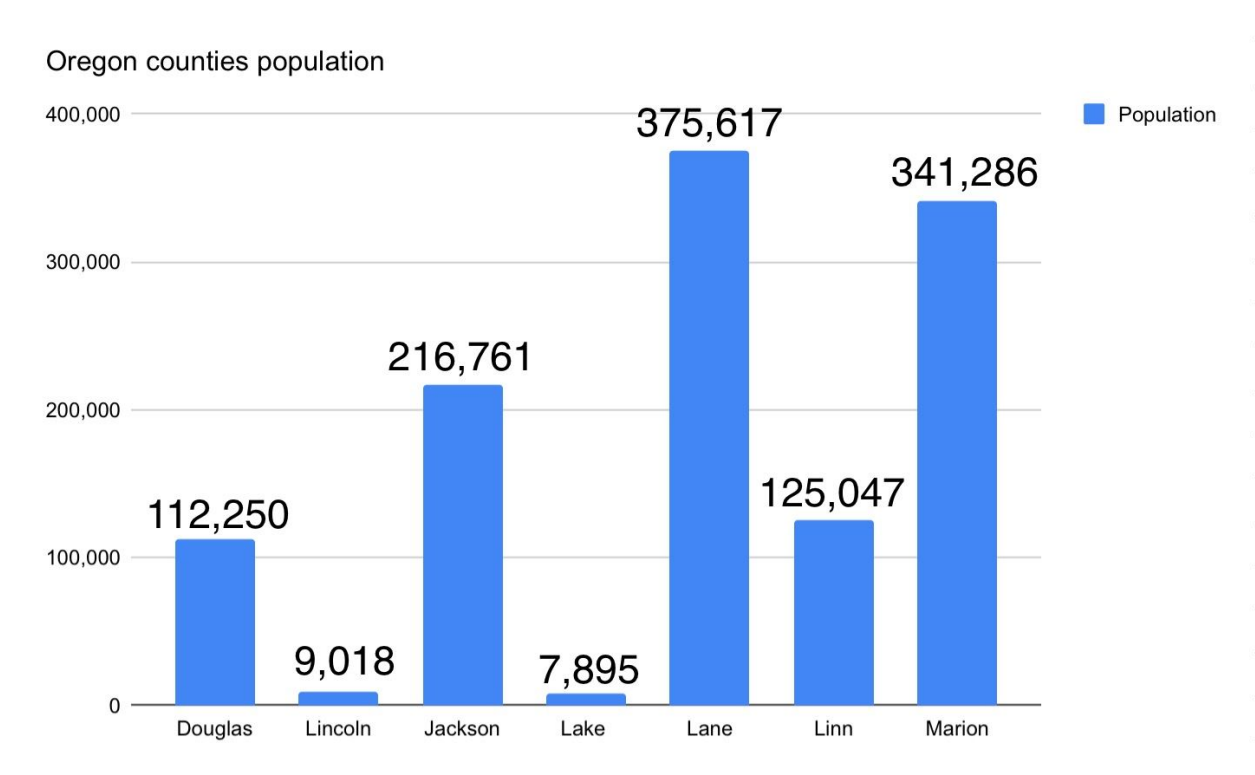

Oregon Counties Population

I created a column chart to show the population of 7 Oregon counties. Now we can compare them.

Lane county has the largest population. Lake county has the least amount of people.