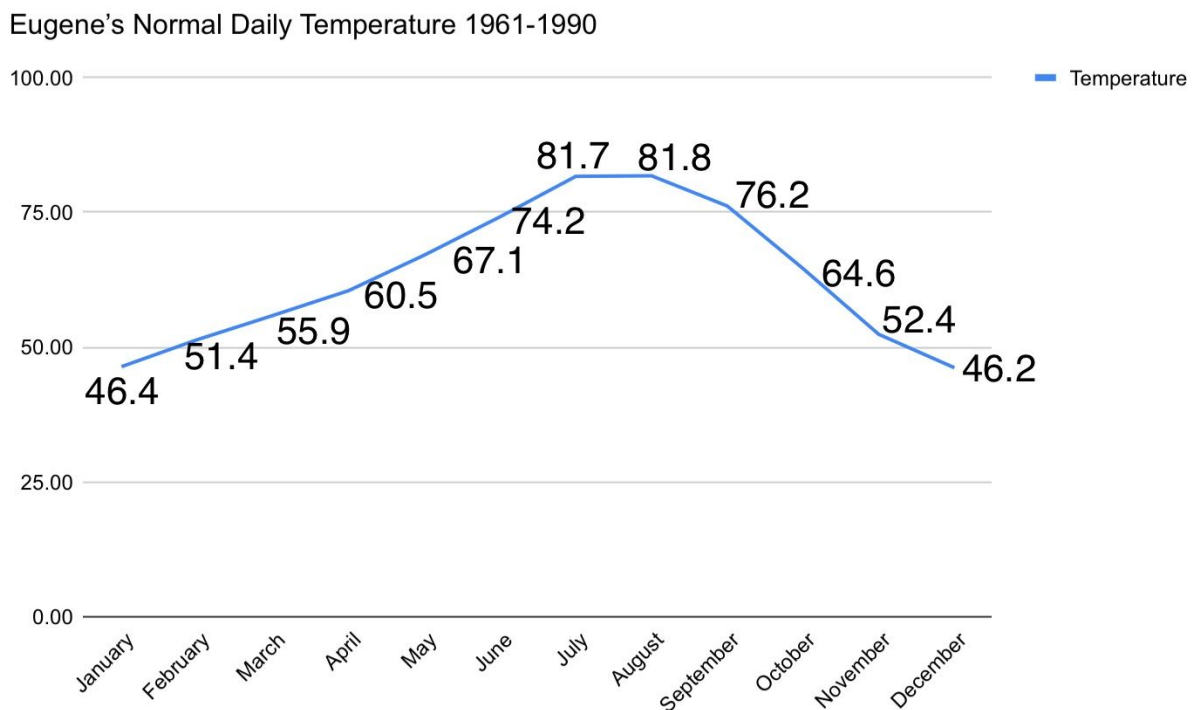

Eugene's Normal Daily Maximum Temperature, 1961 - 1990

This line chart shows the temperatures taken per month in Eugene, OR. They are temperatures from 1961 - 1990.

The coldest month of the year is December which is shown in the line chart. The top three hottest months are September with 76.2°, 81.7° in July, and 81.8° in August.