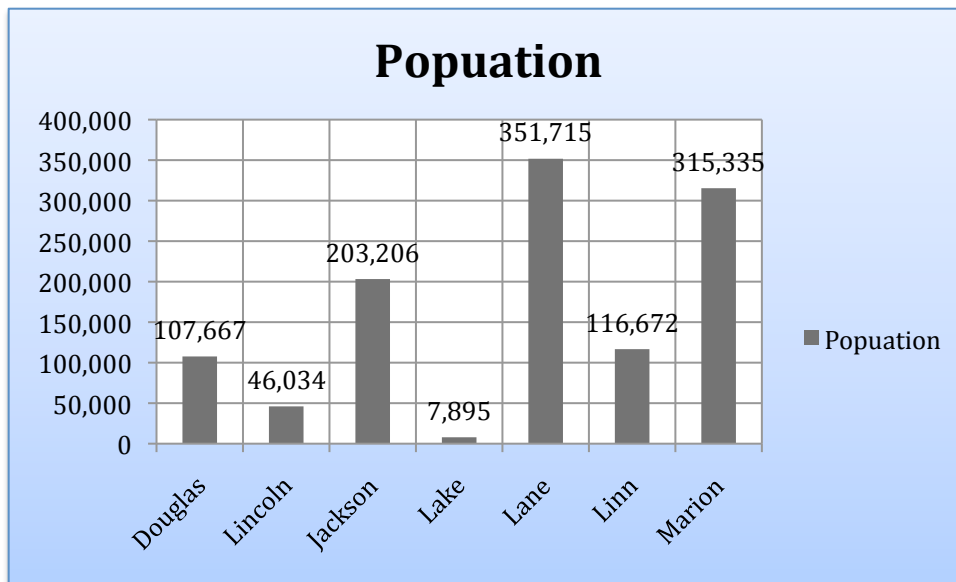

Alex Melconian

Tech Lit

Period 1

1/30/14

Oregon Counties

For this column chart, I had to search up the Oregon counties, then organize it on a graph.

I noticed that Lane and Marion have the highest population, while Lake and Linncoln have the least.