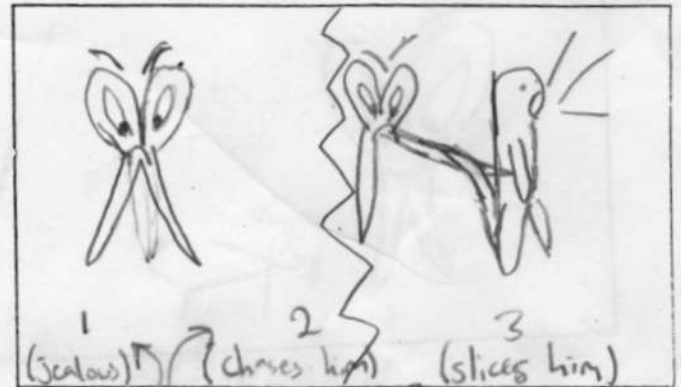

NTIME: Allison McAulister, Bryan, Emily

DATE:

Shot/Subject: Top view to eye level
 Action: Play dough turns into man

Shot/Subject: Eye level
 Action: Man falls in love with girl

Shot/Subject: Eye level
 Action: man impresses girl

Shot/Subject: Eye level
 Action: Scissors jealous and slices man

Shot/Subject: Eye level
 Action: Girl breaks up.

Shot/Subject: Eye level
 Action: Boyfriend (ex) tells man they're still dating but they're not

*Use these to work out an idea for a good shot to start a sequence with -

DO this

TIME:

DATE:

Shot/Subject: Eye level

Action: Man dies (of blood loss)

Shot/Subject: Eye level

Action: Girl is sad

* Use these to work out an idea for a good shot to start a sequence with -

Frames approximate 16:9, HDTV aspect ratio