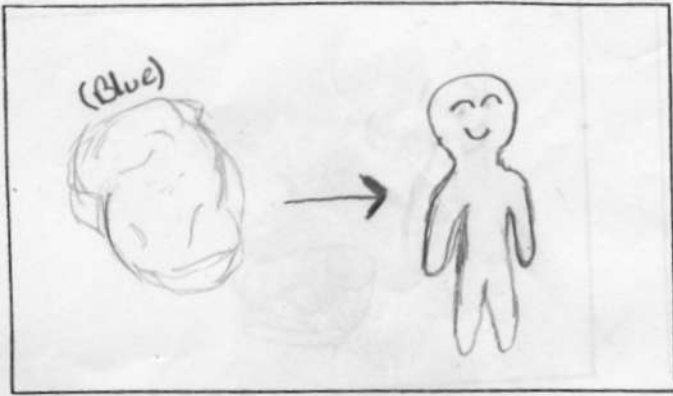

NTIME: Allison McAulister, Bryan, Emily

DATE:

Shot/Subject: Top view to eye level
 Action: Play dough turns into man

Shot/Subject: Eye level
 Action: Man falls in love with girl

Shot/Subject: Eye level
 Action: man impresses girl

Shot/Subject: Eye level
 Action: Scissors jealous and slices man

Shot/Subject: Eye level
 Action: Girl breaks up.

Shot/Subject: Eye level
 Action: Boyfriend (ex) tells man they're still dating but they're not

Shot/Subject: Eye level

Action: Girl dies by scissors

Shot/Subject: eye level

Action: Rock kills scissors

Shot/Subject: Eye level

Action: Paper covers rock

Shot/Subject: Zoomed in

Action: Paper / credits

* Use these to work out an idea for a good shot to start a sequence with -

Frames approximate 16:9, HDTV aspect ratio