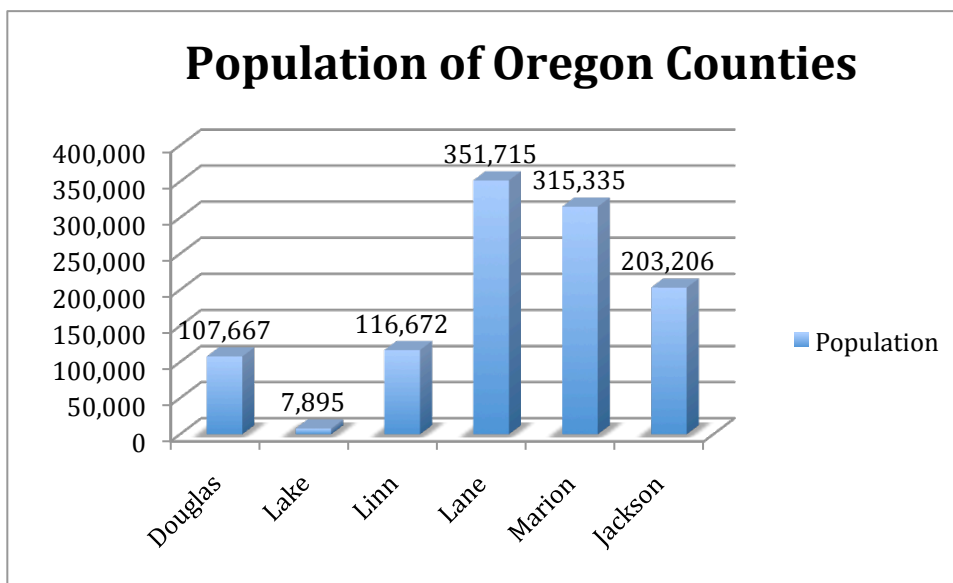

## Population of Oregon Counties

The graph below shows the population of six of our counties. It also shows the elevation.

Looking at the graph above I noticed the highest population was in Lane county and the least was in Lake county.