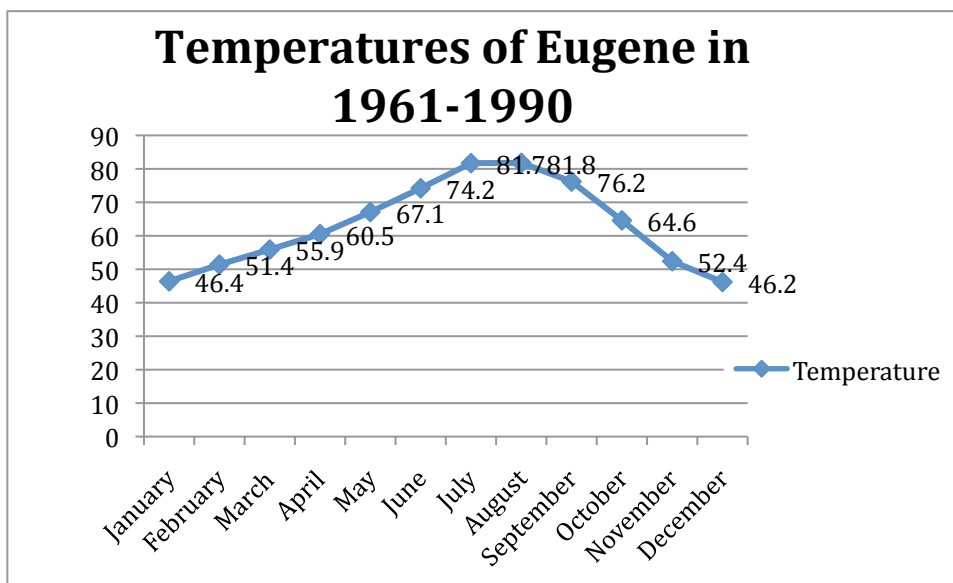

Allison McAllister

Tech lit

Period 1

October 21, 2013

Monthly Temperatures

The graph below shows the monthly temperatures in Eugene. Its also a line plot so you can see it descending and ascending.

Looking at the graph above I noticed that the highest temperatures were in August and July and the lowest temperatures were in January and December.