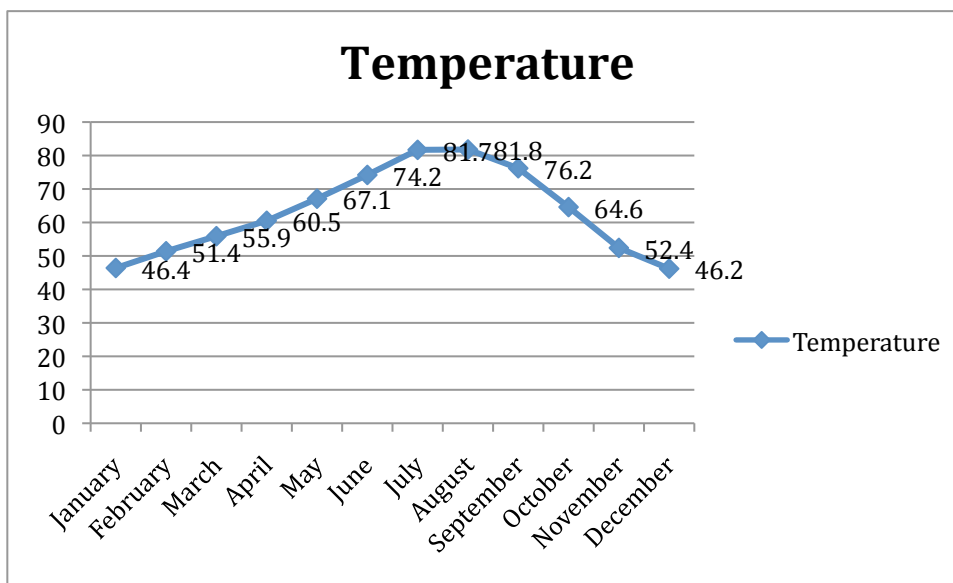

Allison McAllister

Tech lit

Period 1

October 21, 2013

Monthly Temperatures

The graph below shows the monthly temperatures in Eugene. Its also a line plot so you can see it descending and ascending.

Looking at the graph above I noticed that the highest temperatures were in August and July and the lowest temperatures were in January and December.