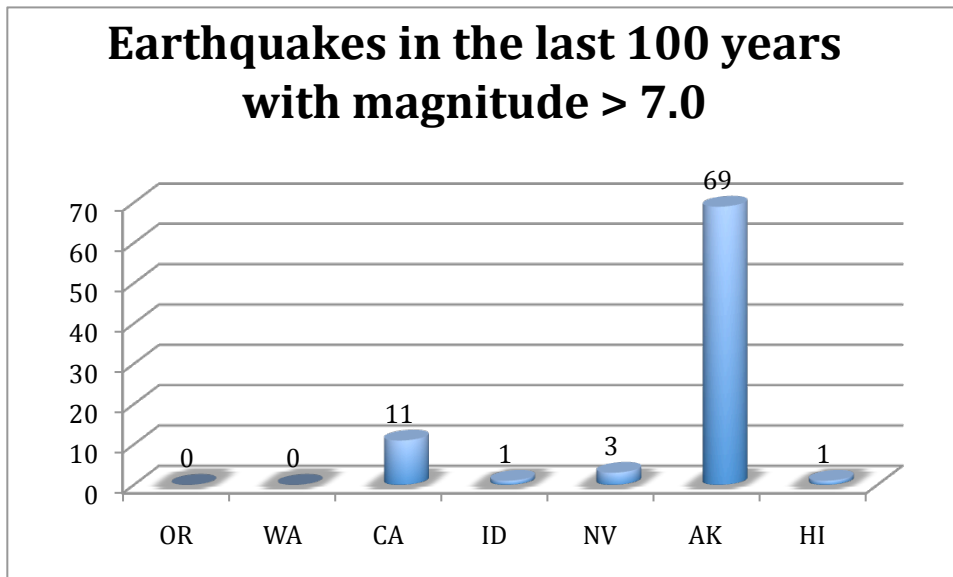

Earthquakes in the Past 100 years

The data table below shows the earthquakes in the past 100 years that have magnitude of 7.0. It shows 7 states from the west coast and how many each of earthquakes each state had.

Looking at the graph above I noticed that Alaska had the most earthquakes and Washington and Oregon had the least.