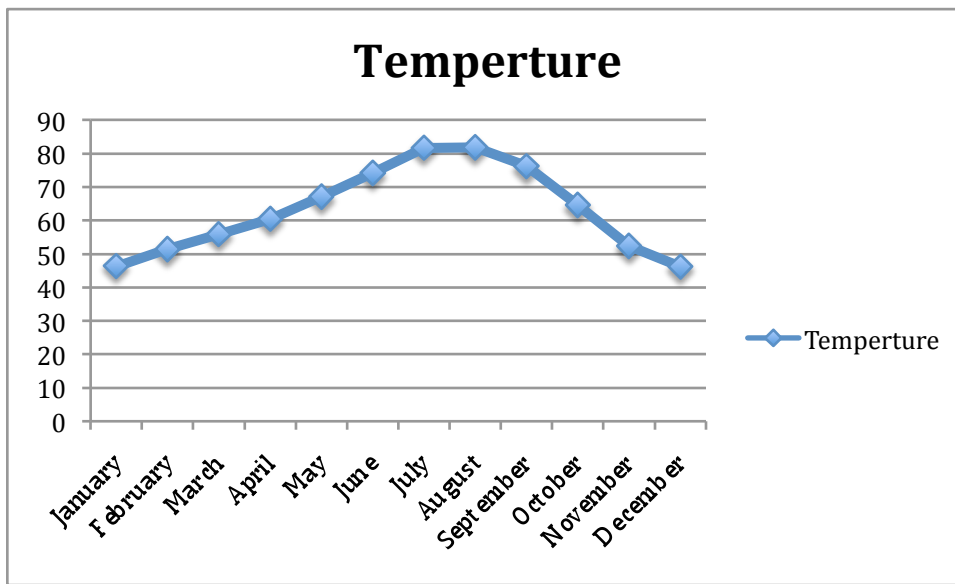

Eugene's Normal Daily Maximum Temperature, 1961-1990

The line chart below shows The normal temperature in Eugene Oregon.

The line chart above shows that it is hottest in August and coldest in December.